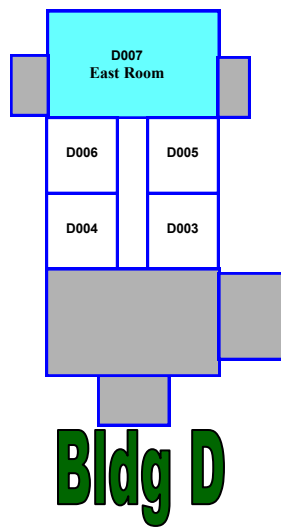

Sunday Morning...the Campus

9:30 a.m.

Nursery (ages 3 and under): Downstairs (F Bldg)
 4 yr. olds & Kindergarten: Downstairs Oaks Hall (E Bldg)
 Grades 1-5: Downstairs Oaks Hall (E Bldg)
 Middle School: Lula Dobbs Hall
 High School: Higher Ground
 Adult Classes: Upstairs CLC (F) & other areas

11:00 a.m.

Beginning Believers (age 5 and under): First Floor (F151)
 Faith Builders (1st-3rd grades): Lula Dobbs on First Floor (B)
 Adult Class: F147, F320

Lower Level

McEachern Memorial
A United Methodist Church