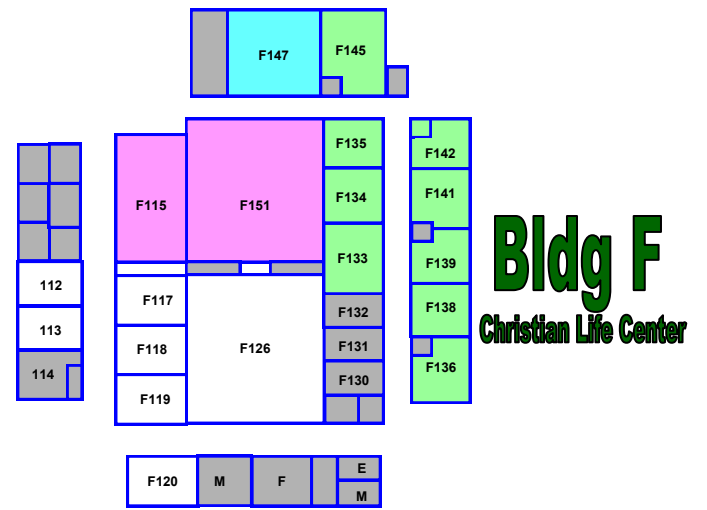

Sunday Morning...the Campus

9:30 a.m.

Nursery (ages 3 and under): Downstairs (F Bldg)
 4 yr. olds & Kindergarten: Downstairs Oaks Hall (E Bldg)
 Grades 1-5: Downstairs Oaks Hall (E Bldg)
 Middle School: Lula Dobbs Hall
 High School: Higher Ground
 Adult Classes: Upstairs CLC (F) & other areas

11:00 a.m.

Beginning Believers (age 5 and under): First Floor (F151)
 Faith Builders (1st-3rd grades): Lula Dobbs on First Floor (B)
 Adult Class: F147, F320

Lower Level

McEachern Memorial
A United Methodist Church