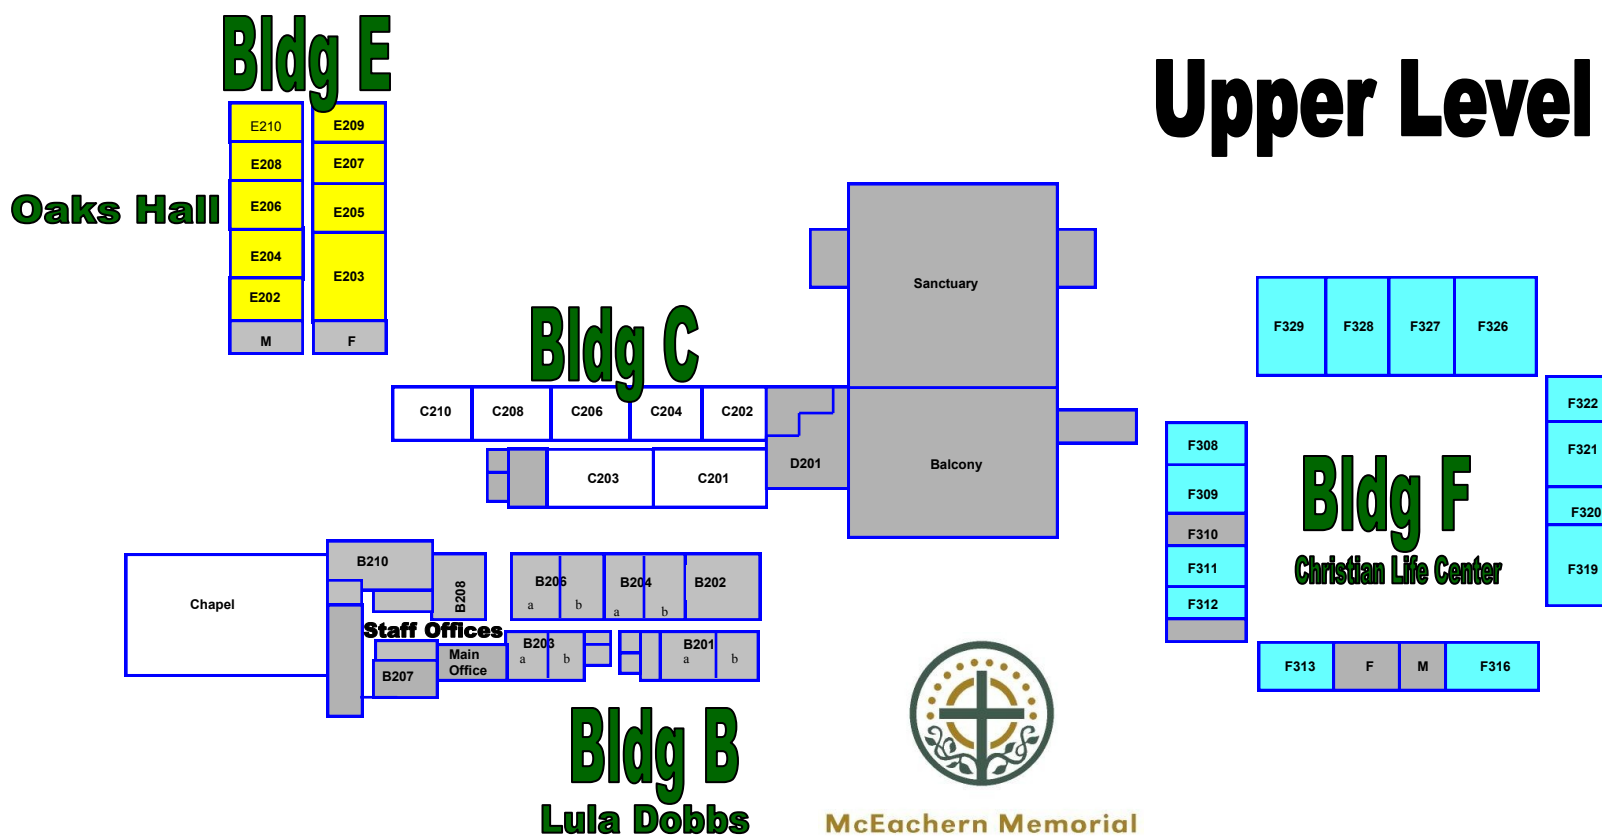

Sunday Morning...the Campus

9:30 a.m.

Nursery (ages 3 and under): Downstairs (F Bldg)
 4 yr. olds & Kindergarten: Downstairs Oaks Hall (E Bldg)
 Grades 1-5: Downstairs Oaks Hall (E Bldg)
 Middle School: Lula Dobbs Hall
 High School: Higher Ground
 Adult Classes: Upstairs CLC (F) & other areas

11:00 a.m.

Beginning Believers (age 5 and under): First Floor (F151)
 Faith Builders (1st-3rd grades): Lula Dobbs on First Floor (B)
 Adult Class: F147, F320

Lower Level

McEachern Memorial
A United Methodist Church