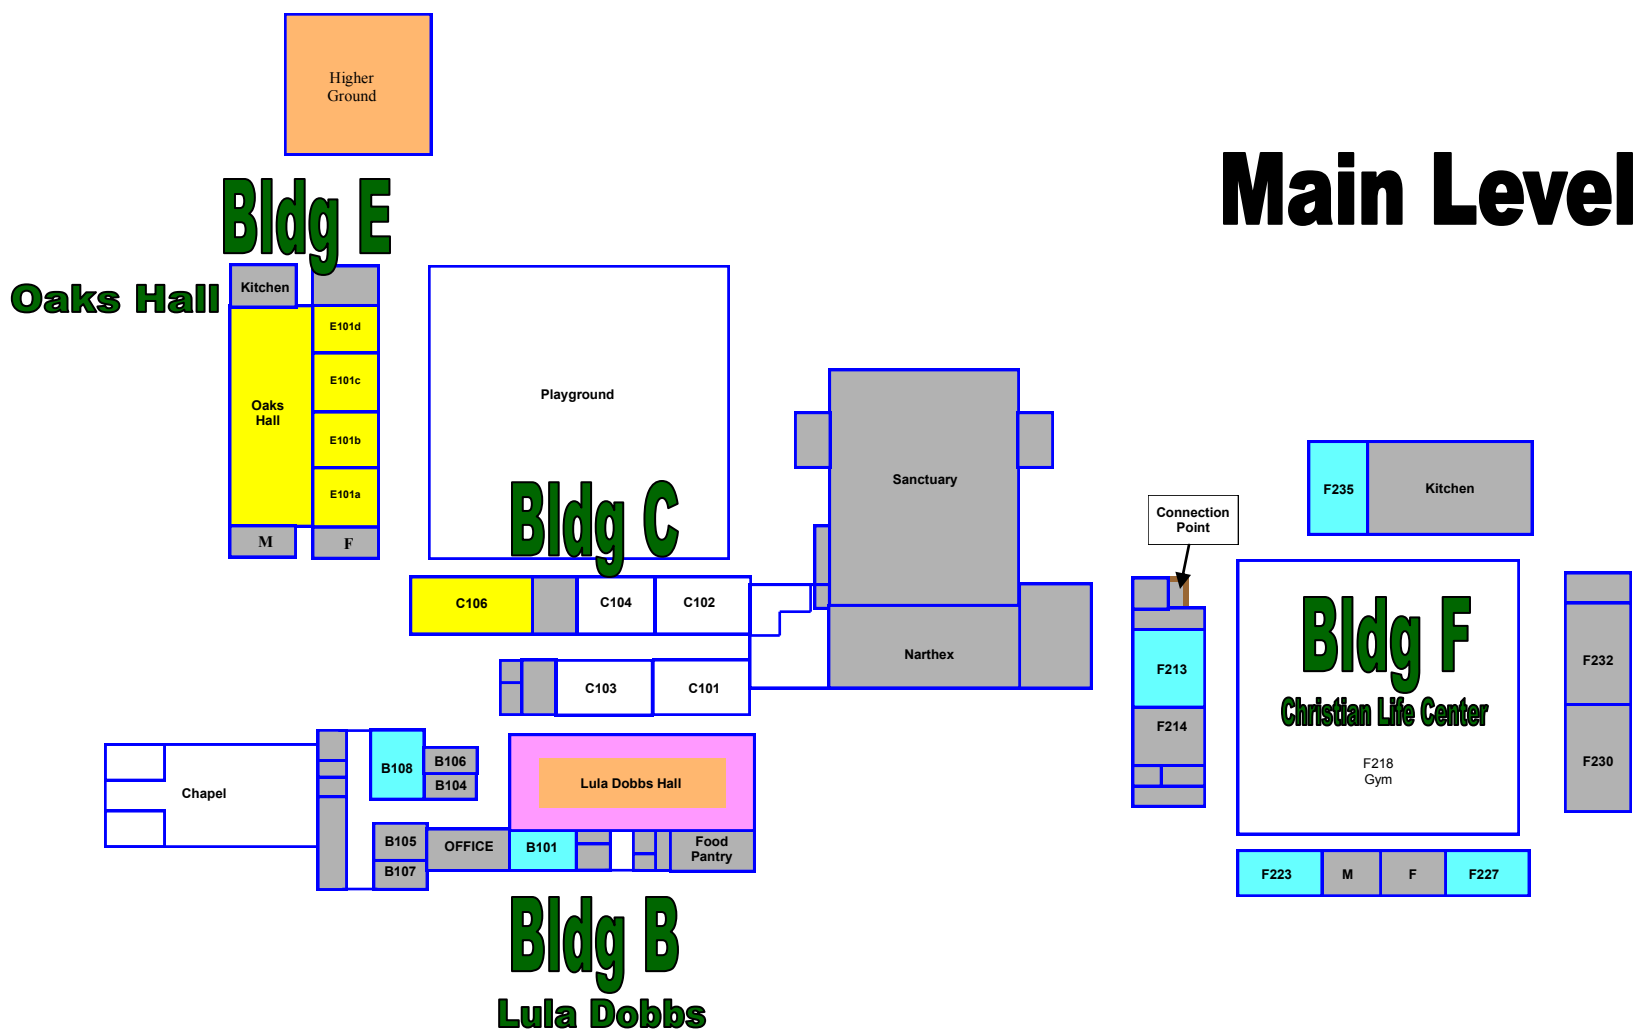

Sunday Morning...the Campus

9:30 a.m.

Nursery (ages 3 and under): Downstairs (F Bldg)
 4 yr. olds & Kindergarten: Downstairs Oaks Hall (E Bldg)
 Grades 1-5: Downstairs Oaks Hall (E Bldg)
 Middle School: Lula Dobbs Hall
 High School: Higher Ground
 Adult Classes: Upstairs CLC (F) & other areas

11:00 a.m.

Beginning Believers (age 5 and under): First Floor (F151)
 Faith Builders (1st-3rd grades): Lula Dobbs on First Floor (B)
 Adult Class: F147, F320

Lower Level

McEachern Memorial
A United Methodist Church